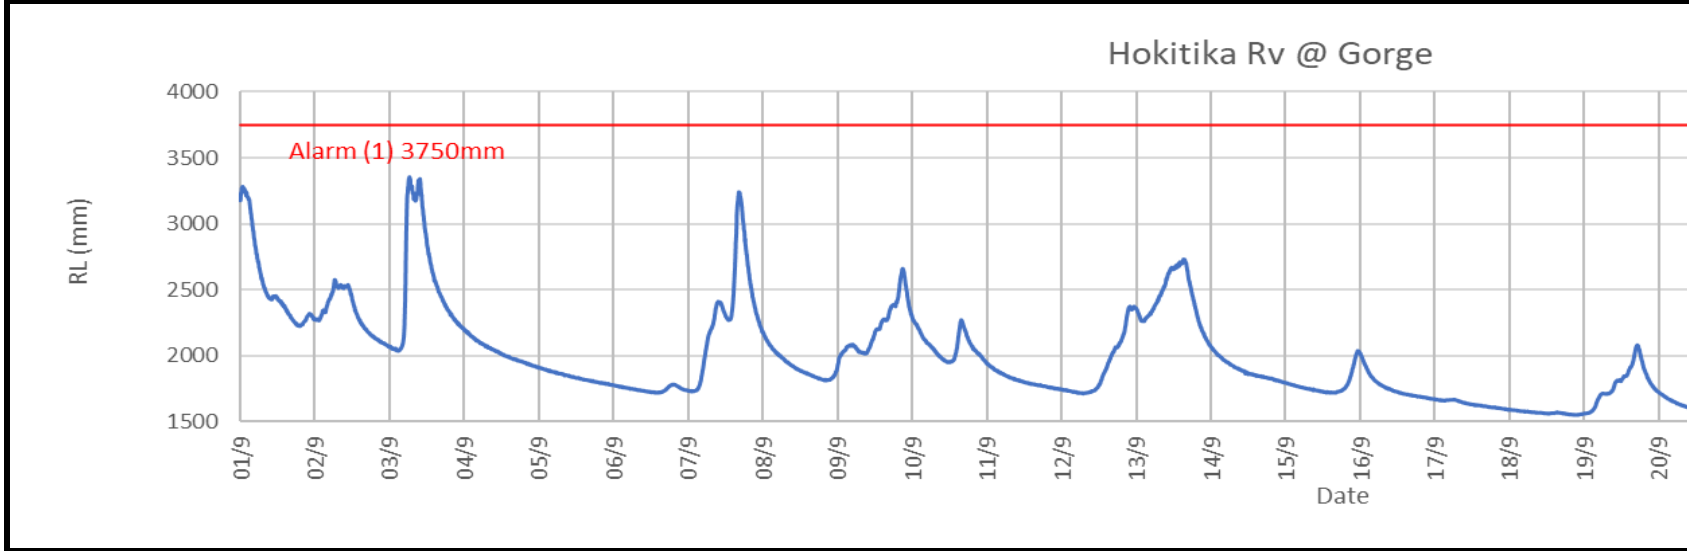

June 2024

Site	Alarm threshold (mm)	Warning issued
Alarm thresholds not breached.		

July 2024

Site	Alarm threshold (mm)	Warning issued
Alarm thresholds not breached.		

August 2024

Site	Alarm threshold (mm)	Warning issued
Grey Rv @ Dobson	3400	26/08/2024 05:16

September 2024

Site	Alarm threshold (mm)	Warning issued
Hokitika Rv @ Gorge	3750	26/09/2024 17:57

Peak level (mm)	Time of peak
8729	11/04/2024 15:50

5158	11/04/2024 19:55
------	------------------

Peak level (mm)	Time of peak

Peak level (mm)	Time of peak

Peak level (mm)	Time of peak

Peak level (mm)	Time of peak
3703	26/08/2024 07:30

Peak level (mm)	Time of peak
3799	26/09/2024 17:55