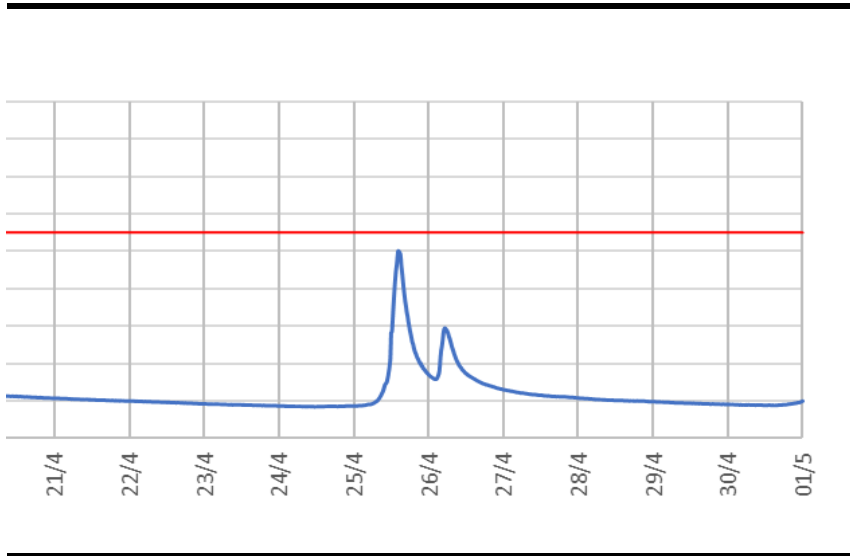

September 2024

Site	Alarm threshold (mm)	Warning issued
Hokitika Rv @ Gorge	3750	26/09/2024 17:57

Peak level (mm)	Time of peak
8729	11/04/2024 15:50

5158	11/04/2024 19:55
------	------------------

Peak level (mm)	Time of peak

Peak level (mm)	Time of peak

Peak level (mm)	Time of peak

Peak level (mm)	Time of peak
3703	26/08/2024 07:30

Peak level (mm)	Time of peak
3799	26/09/2024 17:55