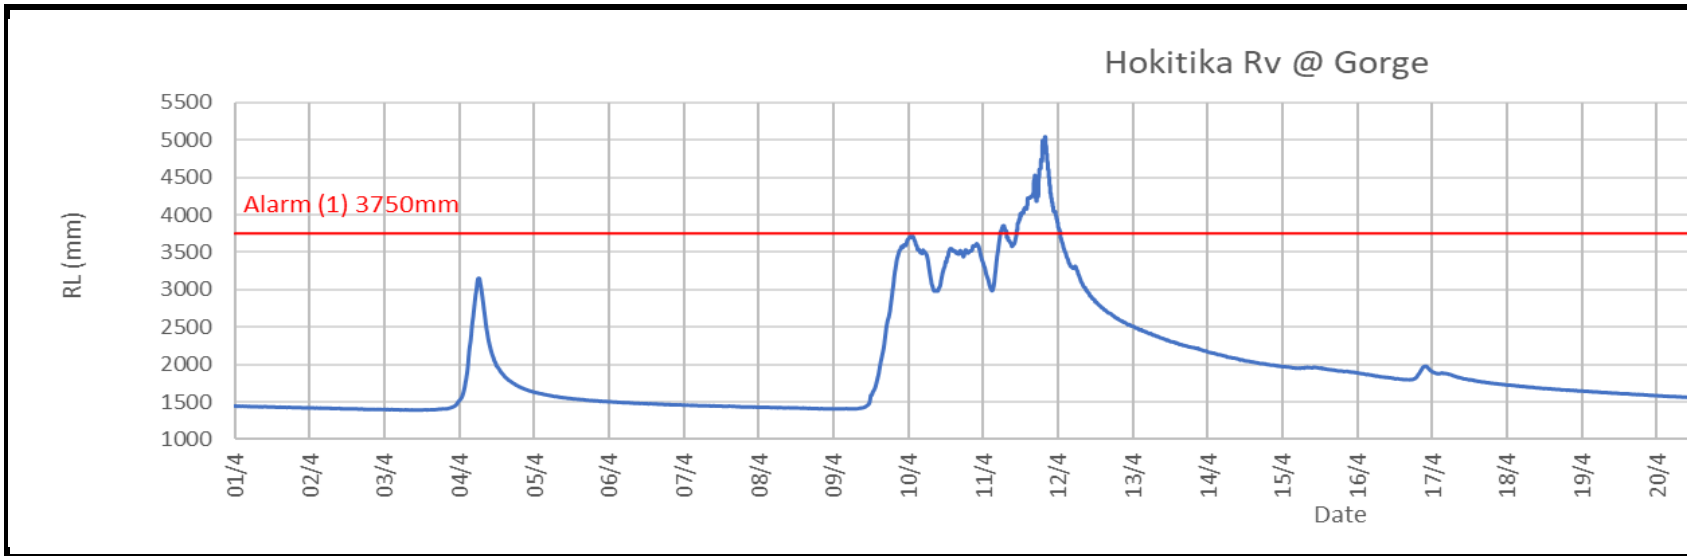

April 2024

Site	Alarm threshold (mm)	Warning issued
Waiho Rv at SH6	8000	09/04/2024 20:24

Hokitika Rv at Gorge	3750	10/04/2024 00:44
----------------------	------	------------------

May 2024

Site	Alarm threshold (mm)	Warning issued
Alarm thresholds not breached.		

June 2024

Site	Alarm threshold (mm)	Warning issued
Alarm thresholds not breached.		

July 2024

Site	Alarm threshold (mm)	Warning issued
Alarm thresholds not breached.		

August 2024

Site	Alarm threshold (mm)	Warning issued
Grey Rv @ Dobson	3400	26/08/2024 05:16

September 2024

Site	Alarm threshold (mm)	Warning issued
Hokitika Rv @ Gorge	3750	26/09/2024 17:57

Peak level (mm)	Time of peak
8729	11/04/2024 15:50

5158	11/04/2024 19:55
------	------------------

Peak level (mm)	Time of peak

Peak level (mm)	Time of peak

Peak level (mm)	Time of peak

Peak level (mm)	Time of peak
3703	26/08/2024 07:30

Peak level (mm)	Time of peak
3799	26/09/2024 17:55