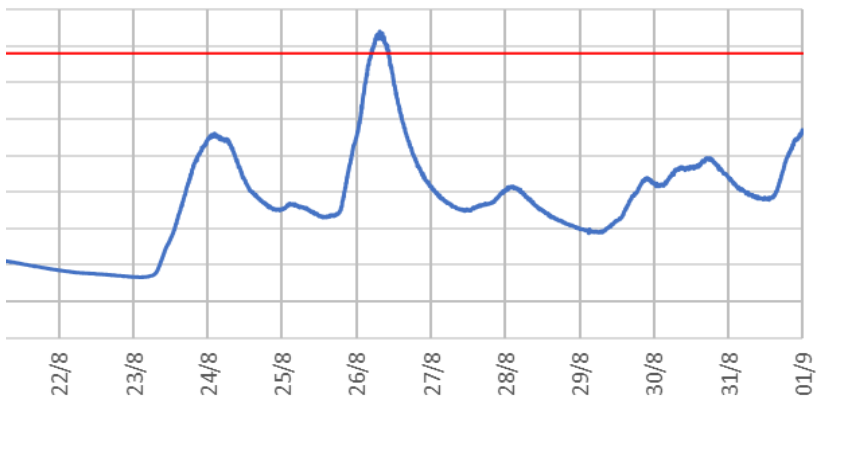

September 2024

Site	Alarm threshold (mm)	Warning issued
Hokitika Rv @ Gorge	3750	26/09/2024 17:57

Peak level (mm)	Time of peak
8729	11/04/2024 15:50

5158	11/04/2024 19:55
------	------------------

Peak level (mm)	Time of peak

Peak level (mm)	Time of peak

Peak level (mm)	Time of peak

Peak level (mm)	Time of peak
3703	26/08/2024 07:30

Peak level (mm)	Time of peak
3799	26/09/2024 17:55