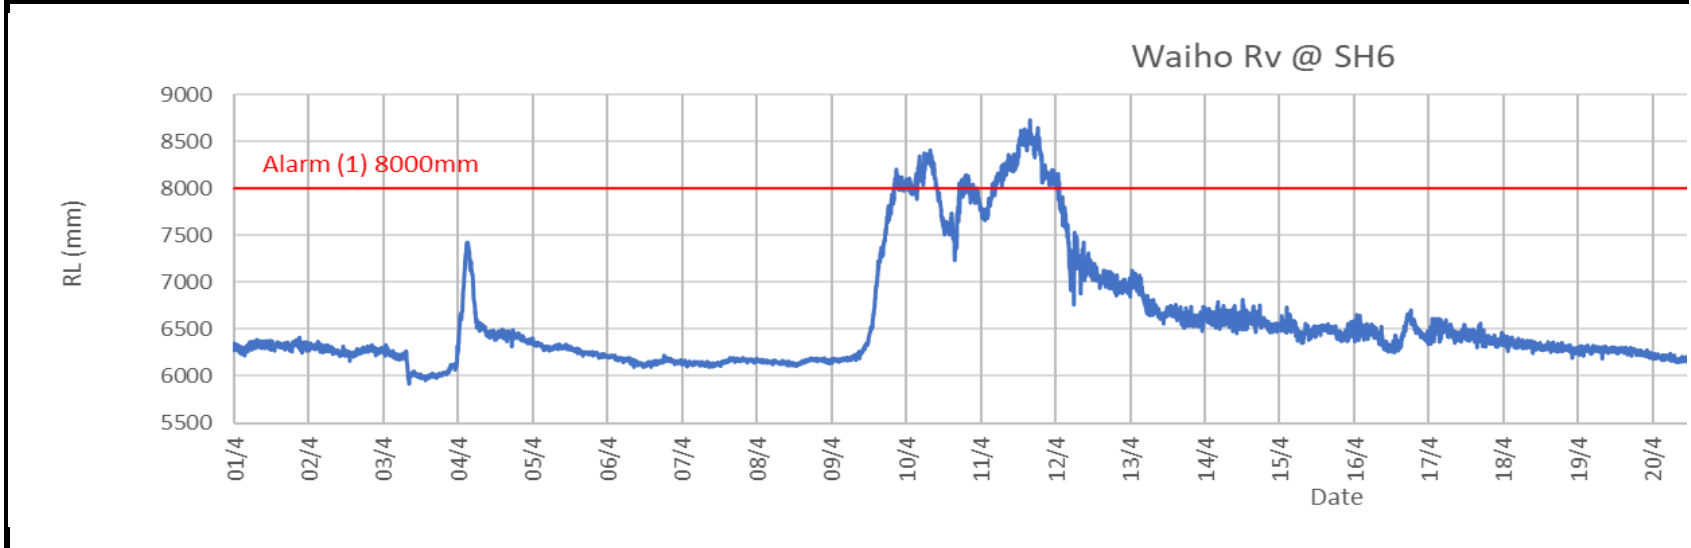

April 2024

Site	Alarm threshold (mm)	Warning issued
Waiho Rv at SH6	8000	09/04/2024 20:24

Hokitika Rv at Gorge	3750	10/04/2024 00:44
----------------------	------	------------------

May 2024

Site	Alarm threshold (mm)	Warning issued
Alarm thresholds not breached.		

June 2024

Site	Alarm threshold (mm)	Warning issued
Alarm thresholds not breached.		

July 2024

Site	Alarm threshold (mm)	Warning issued
Alarm thresholds not breached.		

August 2024

Site	Alarm threshold (mm)	Warning issued
Grey Rv @ Dobson	3400	26/08/2024 05:16

September 2024

Site	Alarm threshold (mm)	Warning issued
Hokitika Rv @ Gorge	3750	26/09/2024 17:57

Peak level (mm)	Time of peak
8729	11/04/2024 15:50

5158	11/04/2024 19:55
------	------------------

Peak level (mm)	Time of peak

Peak level (mm)	Time of peak

Peak level (mm)	Time of peak

Peak level (mm)	Time of peak
3703	26/08/2024 07:30

Peak level (mm)	Time of peak
3799	26/09/2024 17:55