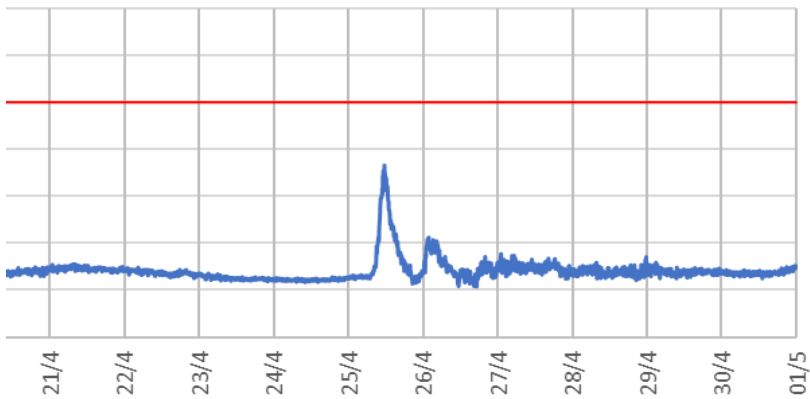

April 2024

Site	Alarm threshold (mm)	Warning issued
Waiho Rv at SH6	8000	09/04/2024 20:24

Hokitika Rv at Gorge	3750	10/04/2024 00:44
----------------------	------	------------------

May 2024

Site	Alarm threshold (mm)	Warning issued
Alarm thresholds not breached.		

June 2024

Site	Alarm threshold (mm)	Warning issued
Alarm thresholds not breached.		

July 2024

Site	Alarm threshold (mm)	Warning issued
Alarm thresholds not breached.		

August 2024

Site	Alarm threshold (mm)	Warning issued
Grey Rv @ Dobson	3400	26/08/2024 05:16

September 2024

Site	Alarm threshold (mm)	Warning issued
Hokitika Rv @ Gorge	3750	26/09/2024 17:57

Peak level (mm)	Time of peak
8729	11/04/2024 15:50

5158	11/04/2024 19:55
------	------------------

Peak level (mm)	Time of peak

Peak level (mm)	Time of peak

Peak level (mm)	Time of peak

Peak level (mm)	Time of peak
3703	26/08/2024 07:30

Peak level (mm)	Time of peak
3799	26/09/2024 17:55