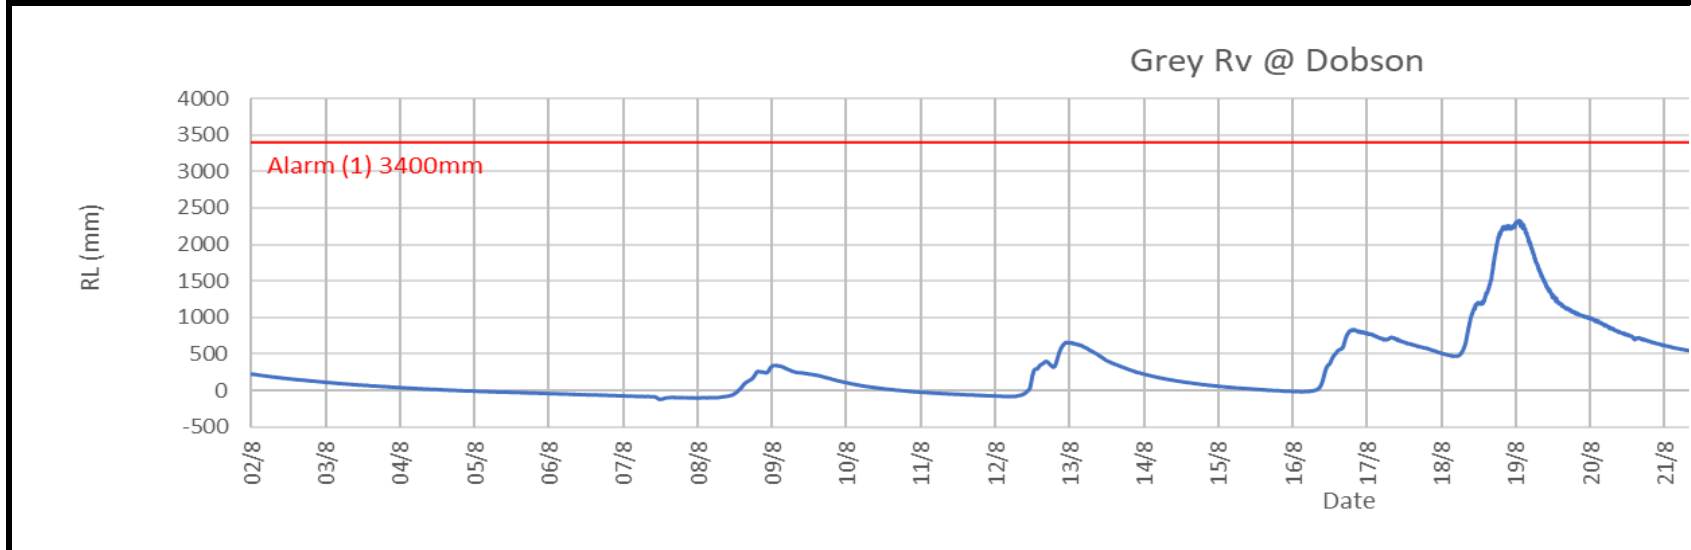

April 2024

Site	Alarm threshold (mm)	Warning issued
Waiho Rv at SH6	8000	09/04/2024 20:24

Hokitika Rv at Gorge	3750	10/04/2024 00:44
----------------------	------	------------------

May 2024

Site	Alarm threshold (mm)	Warning issued
Alarm thresholds not breached.		

June 2024

Site	Alarm threshold (mm)	Warning issued
Alarm thresholds not breached.		

July 2024

Site	Alarm threshold (mm)	Warning issued
Alarm thresholds not breached.		

August 2024

Site	Alarm threshold (mm)	Warning issued
Grey Rv @ Dobson	3400	26/08/2024 05:16

September 2024

Site	Alarm threshold (mm)	Warning issued
Hokitika Rv @ Gorge	3750	26/09/2024 17:57

Peak level (mm)	Time of peak
8729	11/04/2024 15:50

5158	11/04/2024 19:55
------	------------------

Peak level (mm)	Time of peak

Peak level (mm)	Time of peak

Peak level (mm)	Time of peak

Peak level (mm)	Time of peak
3703	26/08/2024 07:30

Peak level (mm)	Time of peak
3799	26/09/2024 17:55